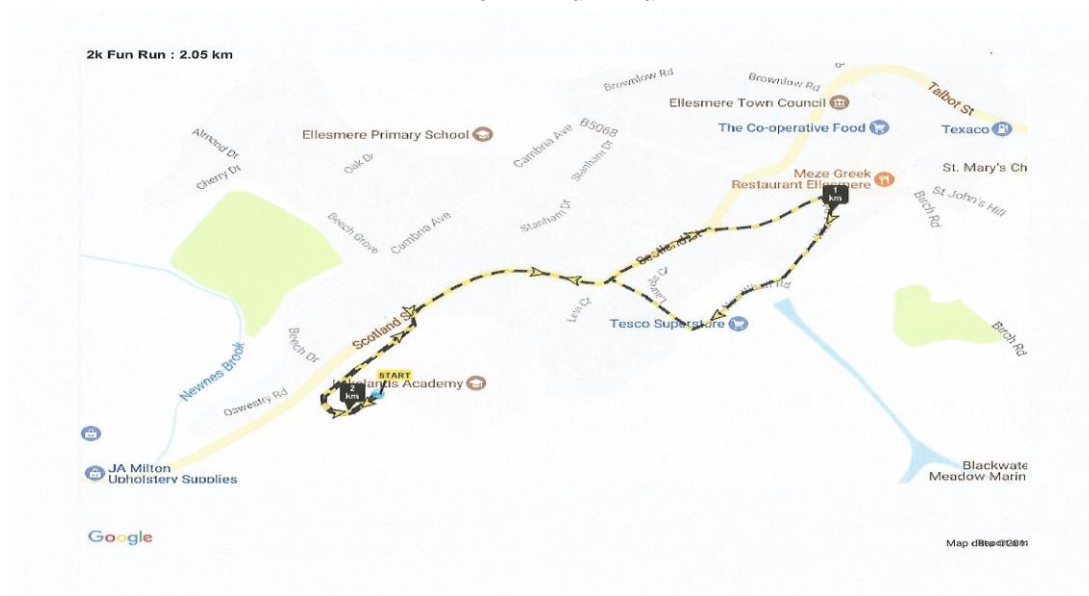

The 2k Fun Run